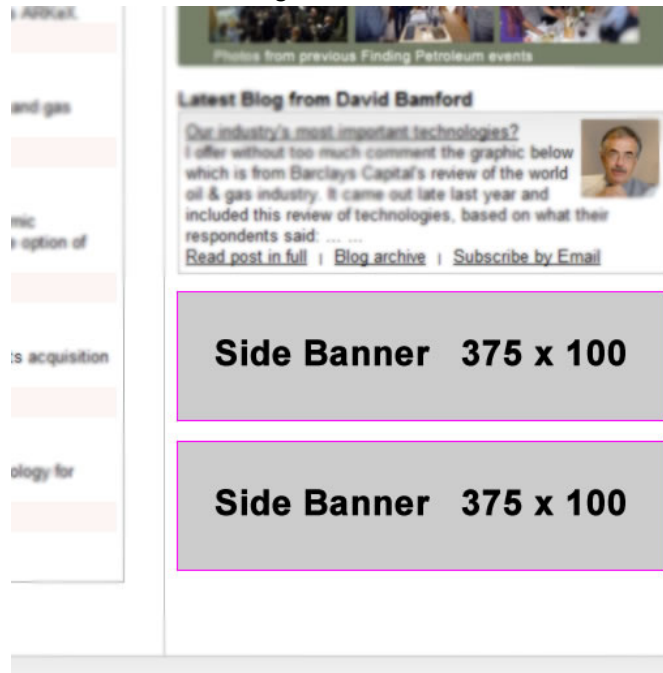

Finding Petroleum Website Advertising Guidelines

Advert Dimensions

Top Banner

728 wide and 90 high

Side Banner

375 wide and 100 high

To ensure that our users have the best experience possible with the Finding Petroleum website the following guidelines have been put in place.